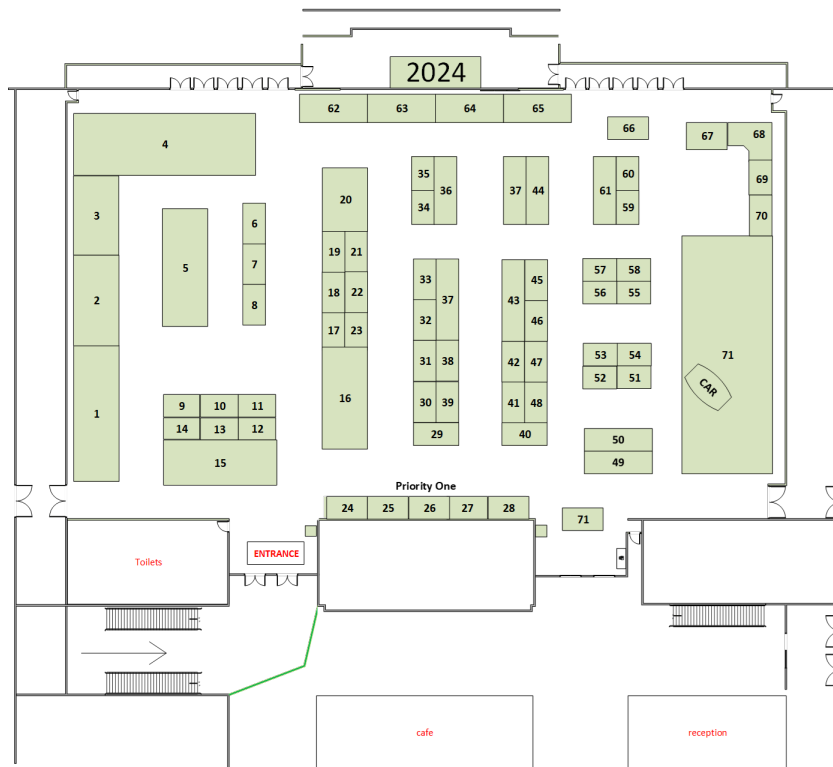

Floor Plan

AUG 8TH 9AM-2PM, 4PM-8PM | AUG 9TH 9AM-2PM **Free entry** MERCURY BAYPARK ARENA

Exhibition sites

37	AFFCO	29	Hato Hone St John	8	The Rotary Club of Tauranga
41	AFS Intercultural Programmes	9	Hayes International	14	ShotDarts
48	Air NZ Academy of Learning	59	JNP Aviation Training	38	Southern Institute of Technology
43	AUT	69	Kauri Kaimai /TMBC	66	STEAM-ED
68	Bay Conservation Alliance	47	Lincoln University BOP	2	Stevenson
53	Bay of Plenty Regional Council	28	Livingstone Building Ltd	23	STS
51	BCITO - Building	30	Massey University	22	Talleys
46	Bethlehem Teritary Institute	35	Media Design School	60	Tauranga Aero Club
12	BlueLab	54	Nelson Aviation College	64	Te Wānanga O Aotearoa
19	CAANZ	55	NZ College of Chiropractic	62	Te Whare Wānanga O Awanuiārangi
63	CareerEQ	1	NZ Defence Force	17	Te Rito Maioha ECNZ
32	Connexis	39	NZ International Commercial Pilot Academy Ltd	4	The University of Waikato
25	Craigs Investment Partners	3	NZKGI	67	Tinkd Makerspace
70	Department of Conservation	13	Oasis Engineering	65	Toi Kai Rawa
26	Design Juice	16	Pacific Coast Technical Institute	71	Toi Oho Mai
40	Dive Centre	5	Pacific Growth	11	Trimax Mowing Systems
31	EarnLearn	58	Pacific International Hotel Management School	45	University of Otago
20	EmployNZ	15	Page Macrae	44	Vertical Horizons
42	EmployNZ	21	Pathways Bible College	33	Victoria University
52	ETCO	6	Port of Tauranga - 4-8pm Thursday only	26	Westpac
34	Film Bay of Plenty - Friday only	24	Priority One	57	Whitecliffe
2	Fulton Hogan	49	Qube NZ	50	WINTEC
18	Grace Hospital	56	Queenstown Resort College	36	Yoobee
7	Growth Hungry	10	RAM3D	3	Zespri
61	Hair to Train				